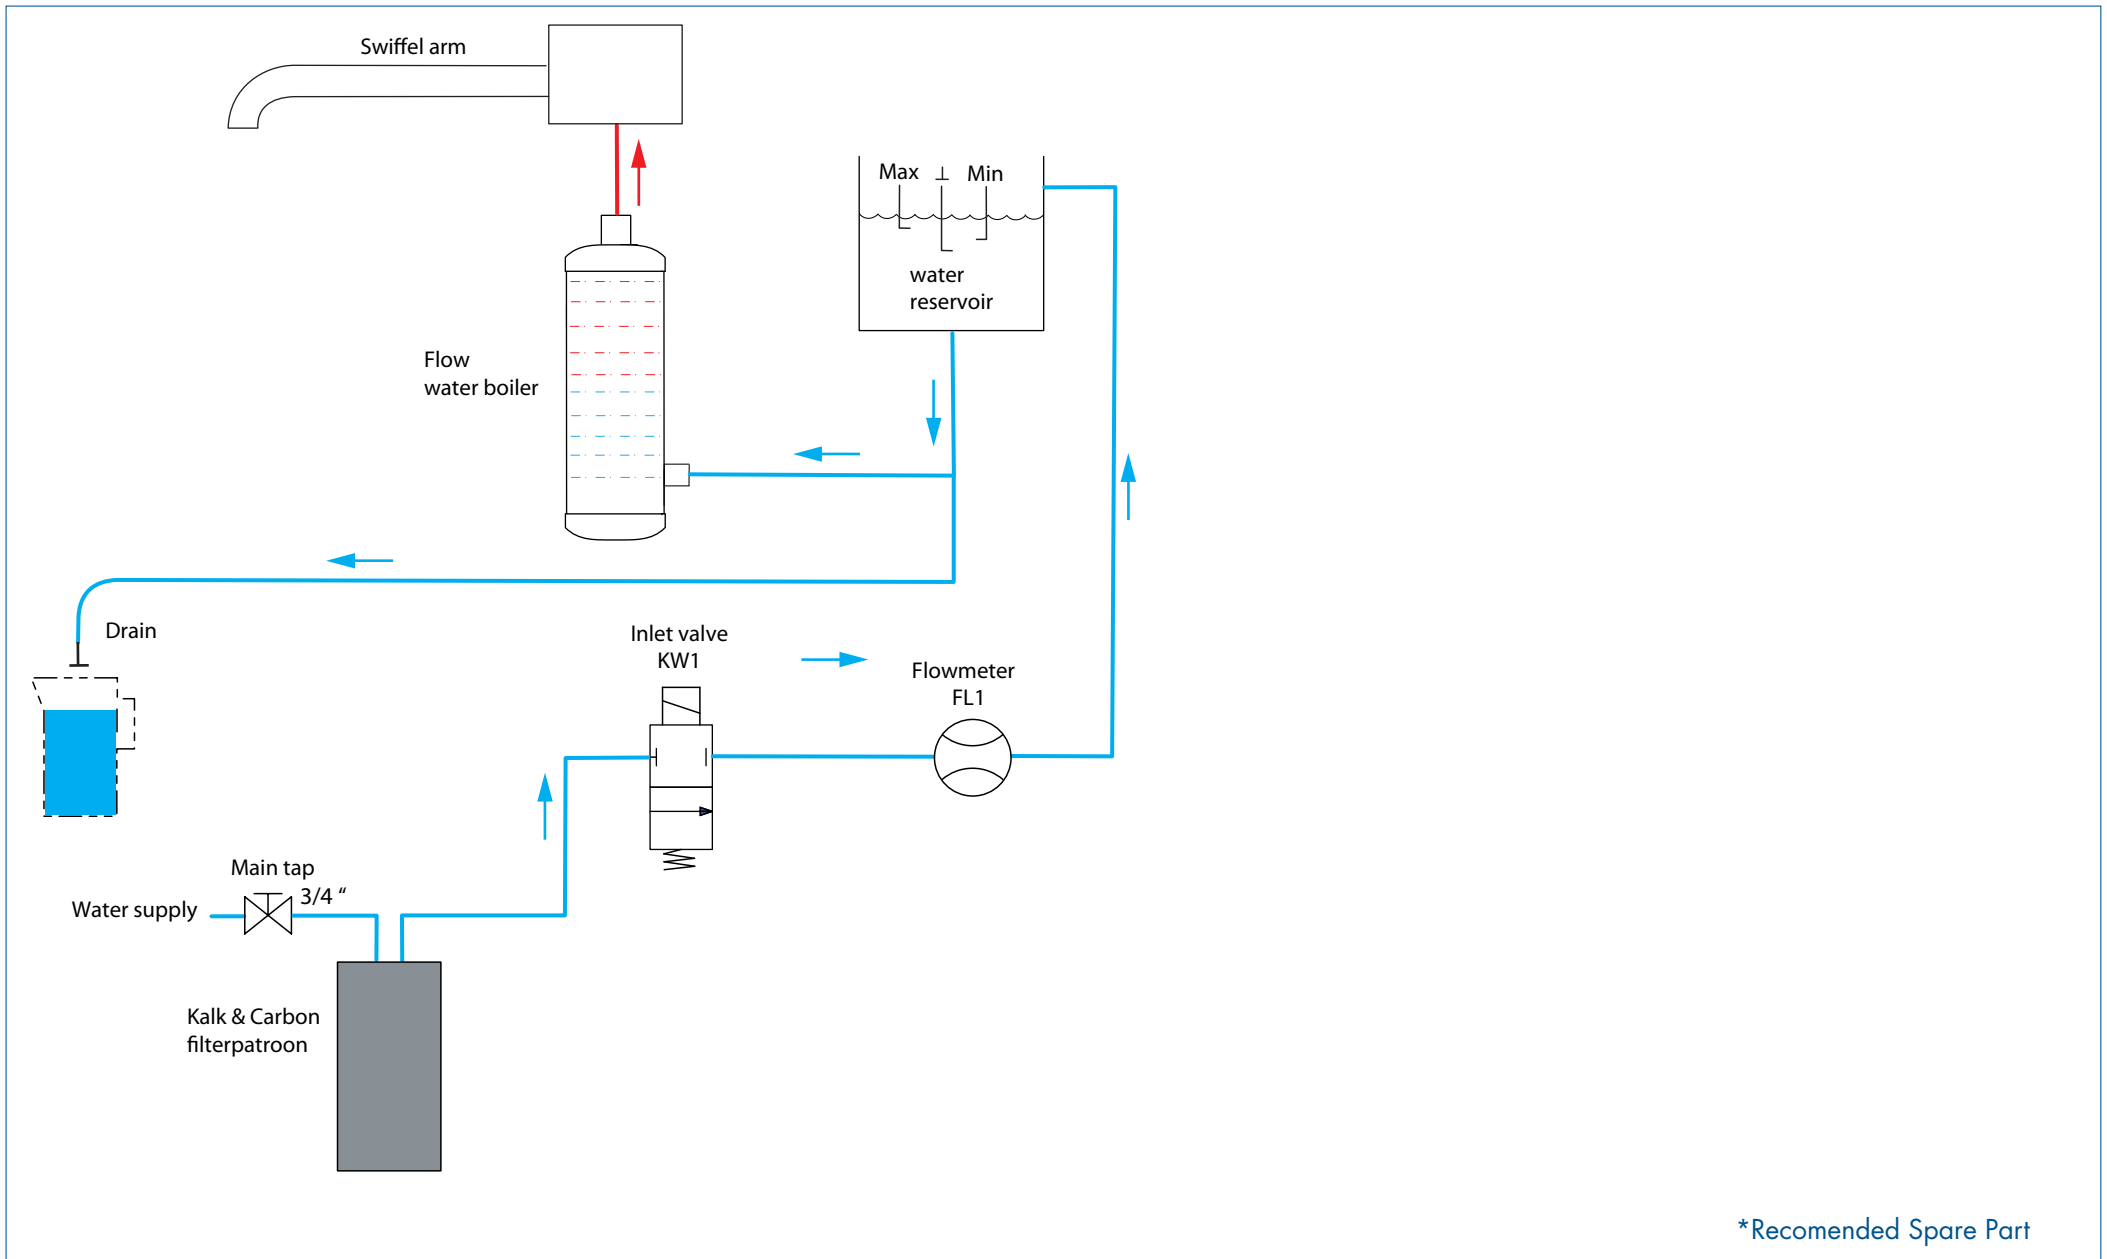

*Recomended Spare Part

Type : CB 20
Articlenumber : see page 1

From mach. nr. : 1MA
Date : 04 - 2017

Page : 8 - 10
Rev : 1

Rated voltage : 3N~ 380-415V 50-60Hz 9275W

Drawer : BJW
Date : 31-03-17

Spare Parts Info

ANIMO

www.animo.eu