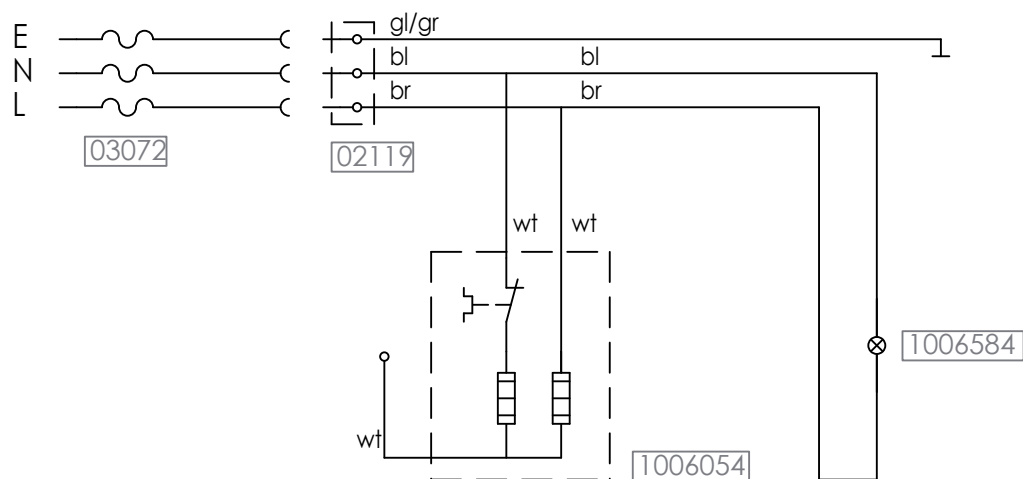

- bl blauw. blue. blau. bleu.
- br bruin. brown. braun. brun.
- gl geel. yellow. gelb. jaune.
- gr groen. green. grün. vert.
- ps paars. purple. violett. violet
- gs grijs. gray. grau. gris.
- rd rood. red. rot. rouge.
- rs roze. pink. rosa. rose.
- wt wit. white. weiß. blanc.
- zw zwart. black. Schwarz. noir

*Recomended Spare Part

Type : CB 20
Articlenumber : see page 1

From mach. nr. : 1MA
Date : 04 - 2017

Page : 10 - 10
Rev : 1

Rated voltage : 3N~ 380-415V 50-60Hz 9275W

Drawer : BJW
Date : 31-03-17

Spare Parts Info

ANIMO

www.animo.eu