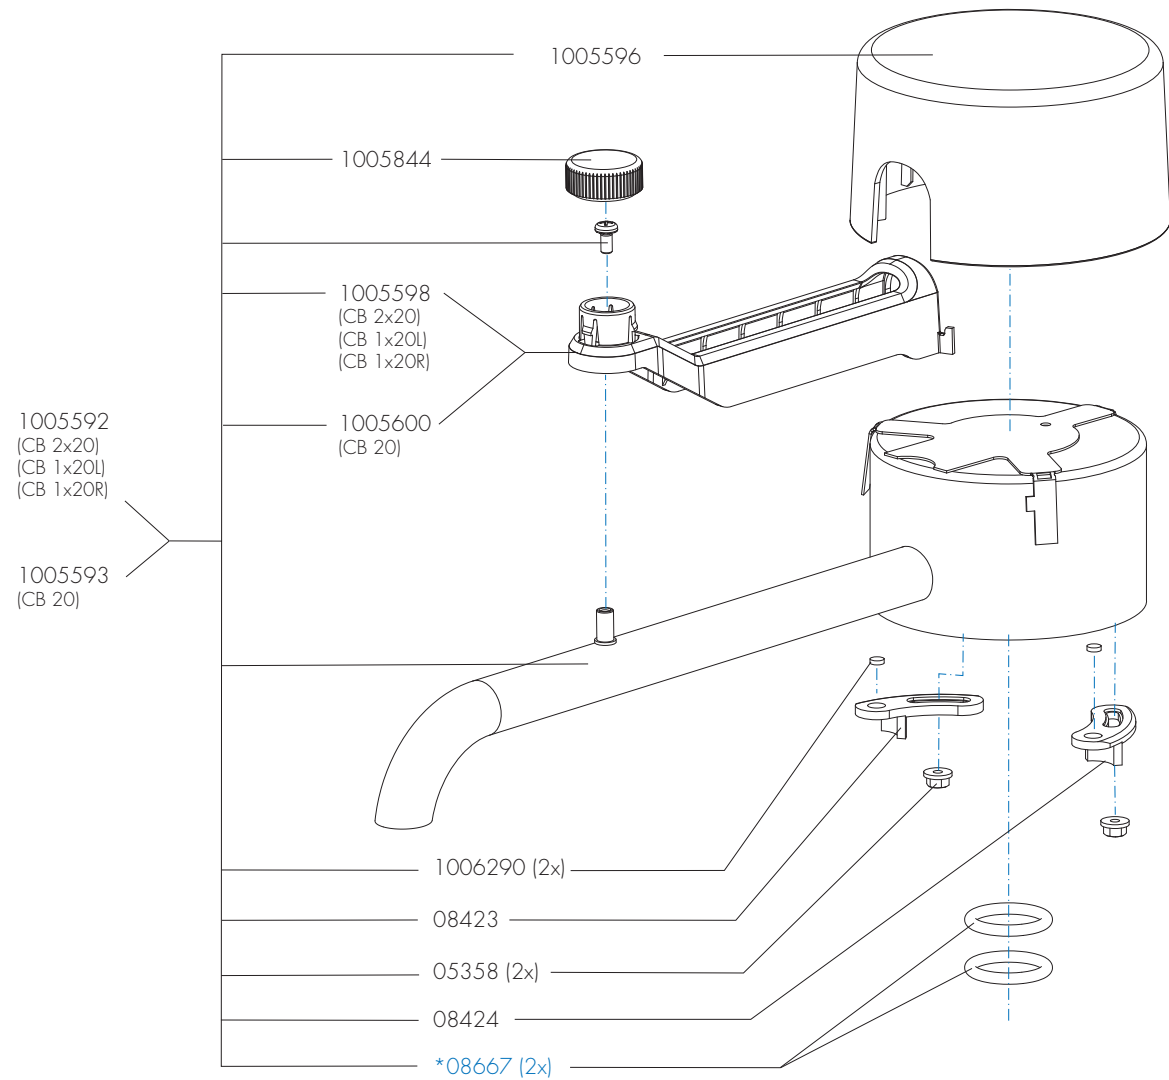

ANIMO

www.animo.eu

*Recommended Spare Part

Type : CB 20
 Articulenumber : see page 1

From mach. nr. : 1MA
 Date : 04 - 2017

Page : 5 - 10
 Rev : 1

Rated voltage : 3N~ 380-415V 50-60Hz 9275W

Drawer : BJW
 Date : 31-03-17

Spare Parts Info

ANIMO

www.animo.eu

*Recomended Spare Part

| | |
|---------------|------------------------------|
| Type | : CB 20 |
| Articlenumber | : see page 1 |
| Rated voltage | : 3N~ 380-415V 50-60Hz 9275W |