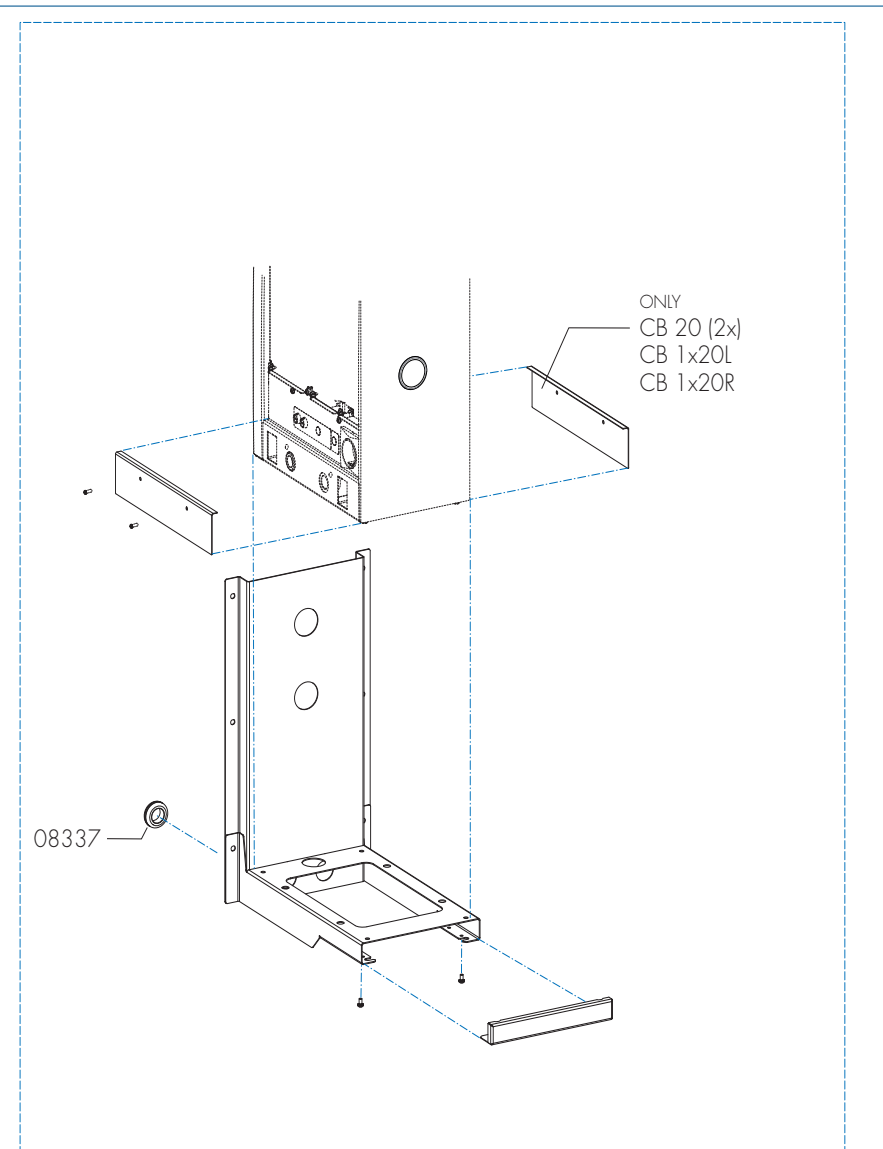

| | |
|---------|-----------|
| 1005406 | CB 2x20 |
| 1005407 | CB 1x20 R |
| 1005408 | CB 1x20 L |
| 1005409 | CB 20 |

See Spare Part Info
1005366

*Recommended Spare Part

Type : CB 20
 Articlenumber : see page 1

From mach. nr. : 1MA
 Date : 04 - 2017

Page : 1 - 10
 Rev : 1

Rated voltage : 3N~ 380-415V 50-60Hz 9275W

Drawer : BJW
 Date : 31-03-17

Spare Parts Info

ANIMO

www.animo.eu

*Recommended Spare Part