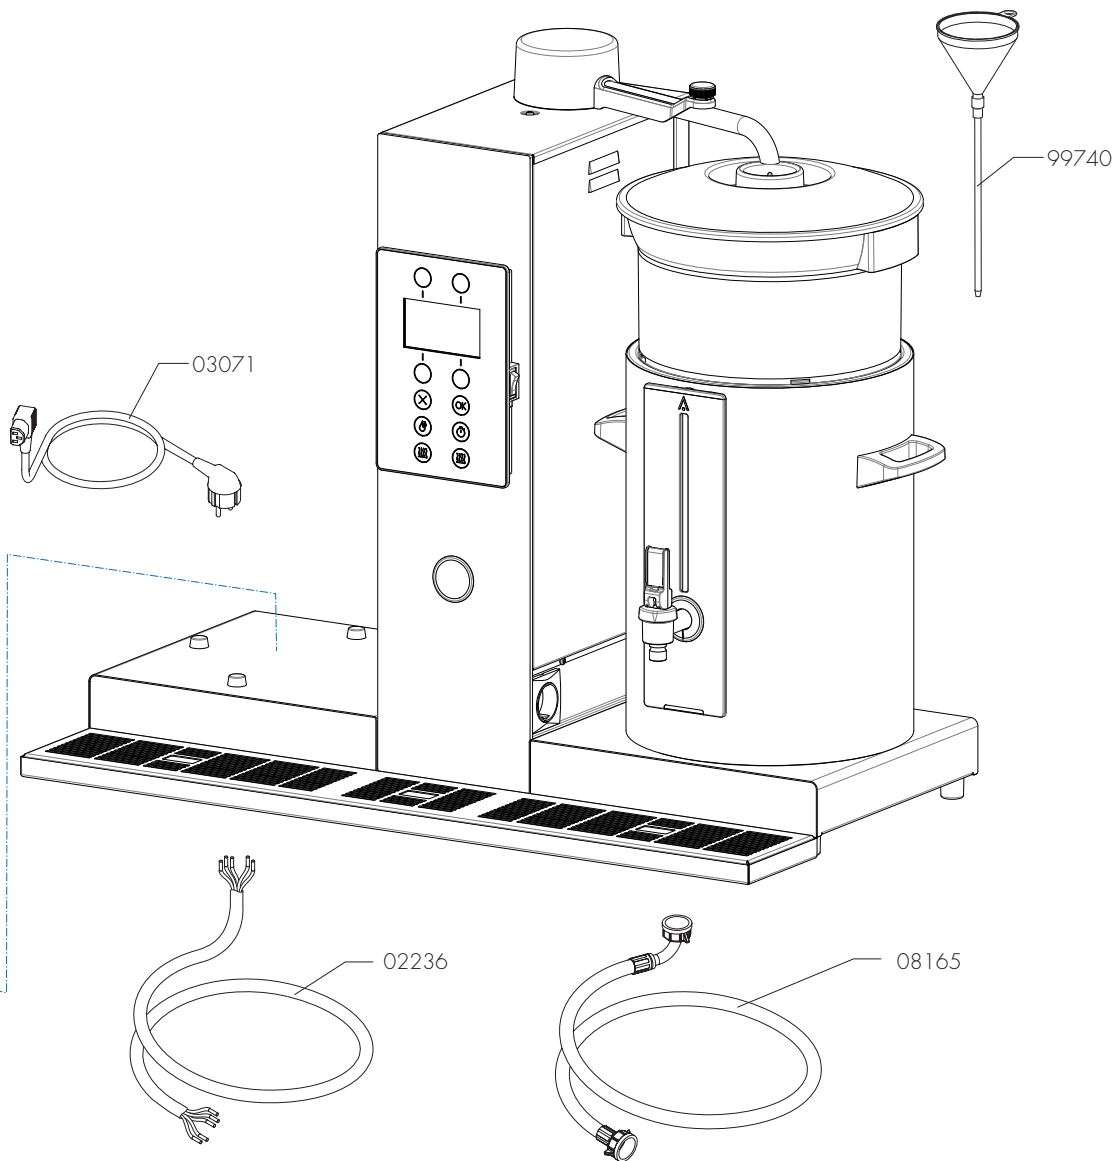

| | |
|---------|-----------|
| 1005406 | CB 2x20 |
| 1005407 | CB 1x20 R |
| 1005408 | CB 1x20 L |
| 1005409 | CB 20 |

See Spare Part Info
1005366

*Recommended Spare Part

Type : CB 20
 Articlenumber : see page 1

| | | | |
|--|----------------------|---------------------------|---|
| Type : CB 20 | From mach. nr. : 1MA | Page : 2 - 10 |  www.animo.eu |
| Articlenumber : see page 1 | Date : 04 - 2017 | Rev : 1 | |
| Rated voltage : 3N~ 380-415V 50-60Hz 9275W | Drawer : BJW | <h2>Spare Parts Info</h2> | |
| | Date : 31-03-17 | | |

*Recomended Spare Part

| | | | |
|--|---------------------------------|------------------|---|
| Type : CB 20 | From mach. nr. : 1MA | Page : 3 - 10 |  www.animo.eu |
| Articlenumber : see page 1 | Date : 04 - 2017 | Rev : 1 | |
| Rated voltage : 3N~ 380-415V 50-60Hz 9275W | Drawer : BJW Date : 31-03-17 | Spare Parts Info | |

*Recommended Spare Part

Type : CB 20
 Articulenumber : see page 1

From mach. nr. : 1MA
 Date : 04 - 2017

Page : 4 - 10
 Rev : 1

Rated voltage : 3N~ 380-415V 50-60Hz 9275W

Drawer : BJW
 Date : 31-03-17

Spare Parts Info