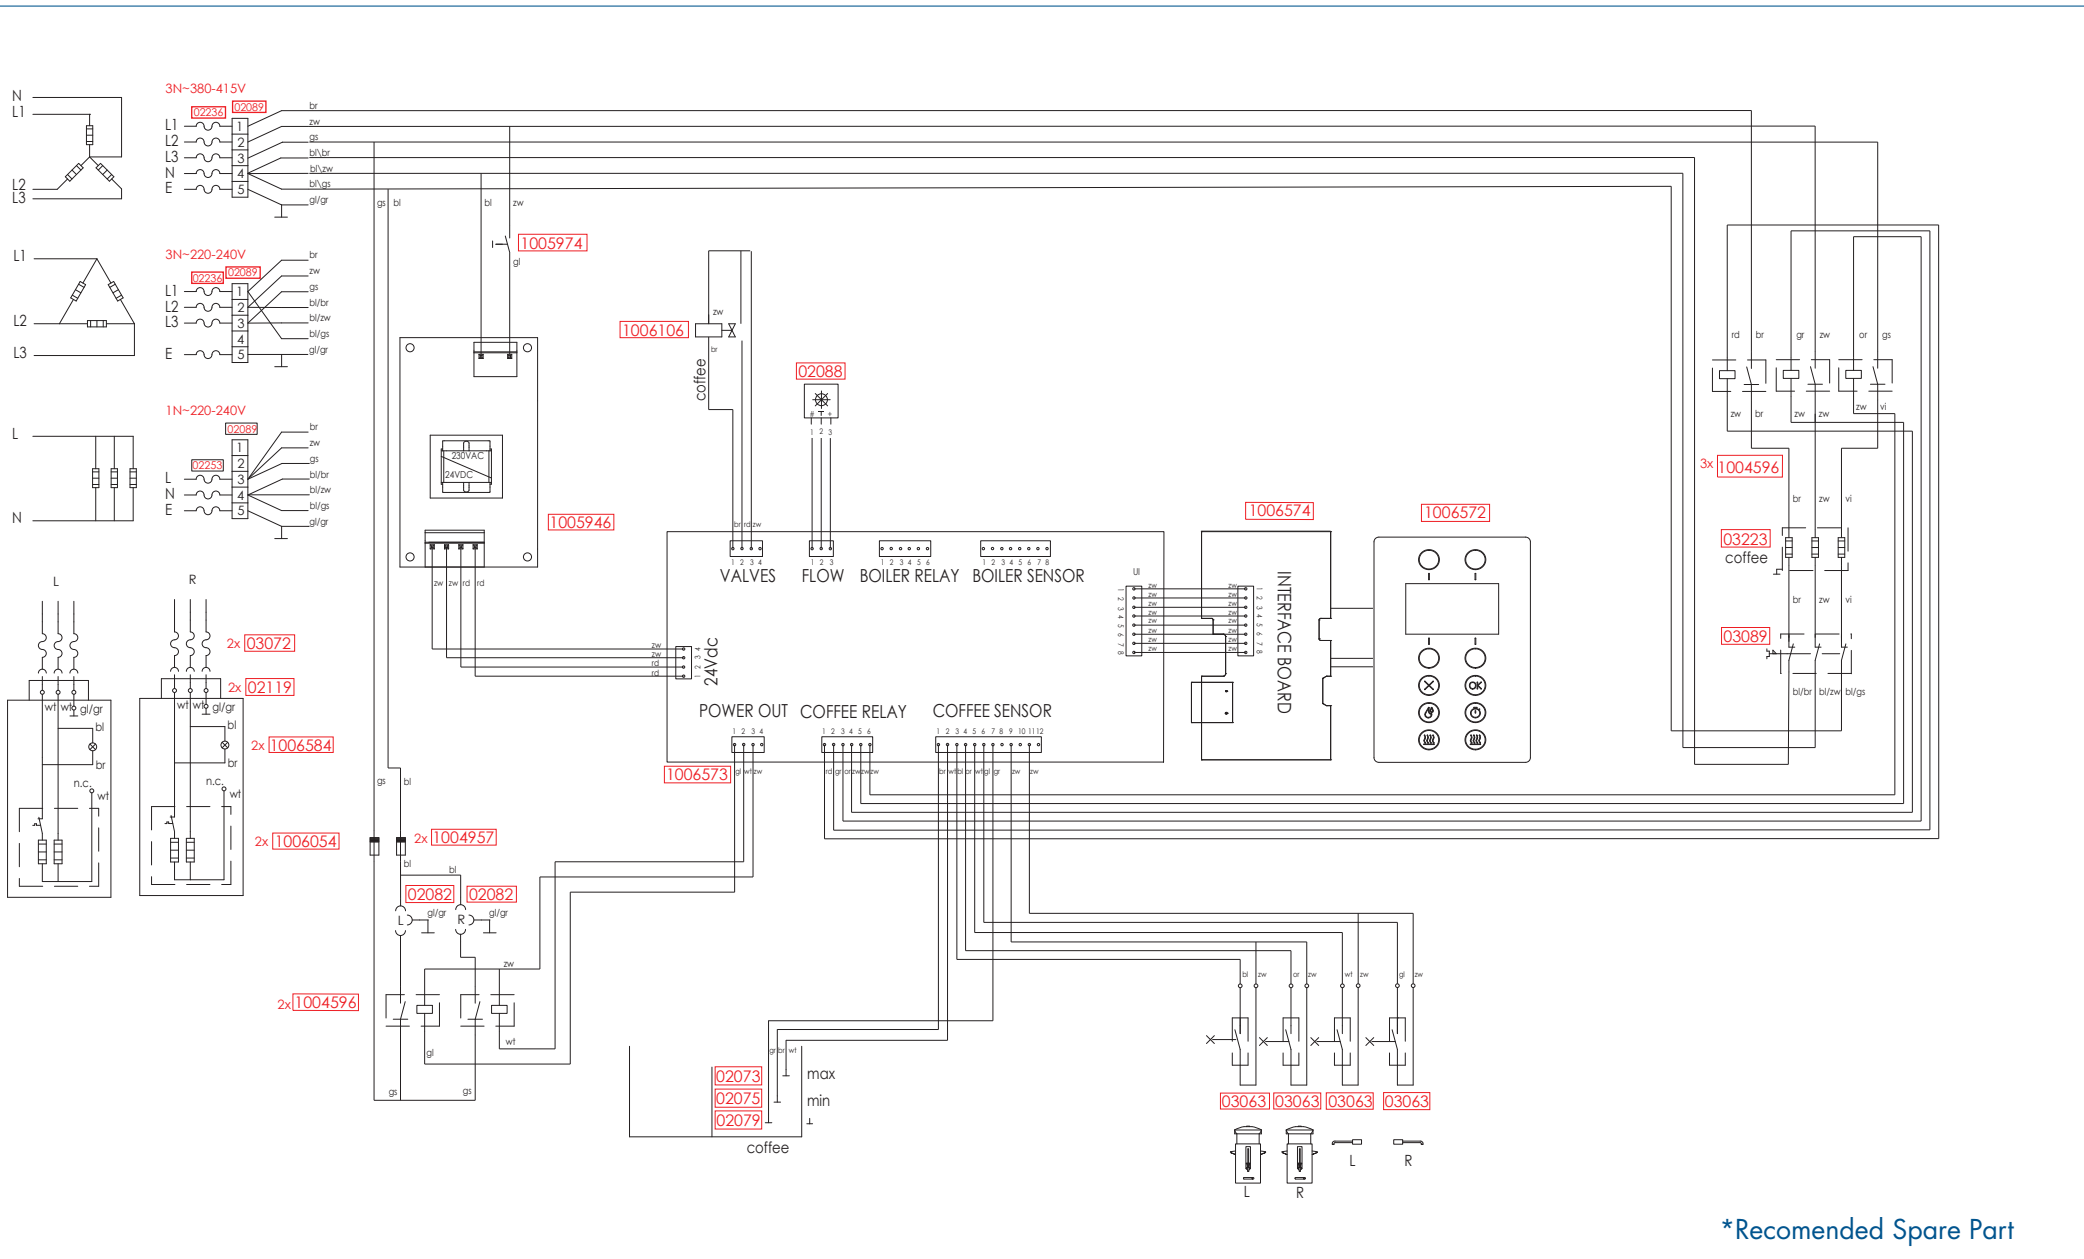

*Recommended Spare Part

Type : CB 20	From mach. nr. : 1MA	Page : 7 - 10	 www.animo.eu
Articlenumber : see page 1	Date : 04 - 2017	Rev : 1	
Rated voltage : 3N~ 380-415V 50-60Hz 9275W	Drawer : BJW Date : 31-03-17	Spare Parts Info