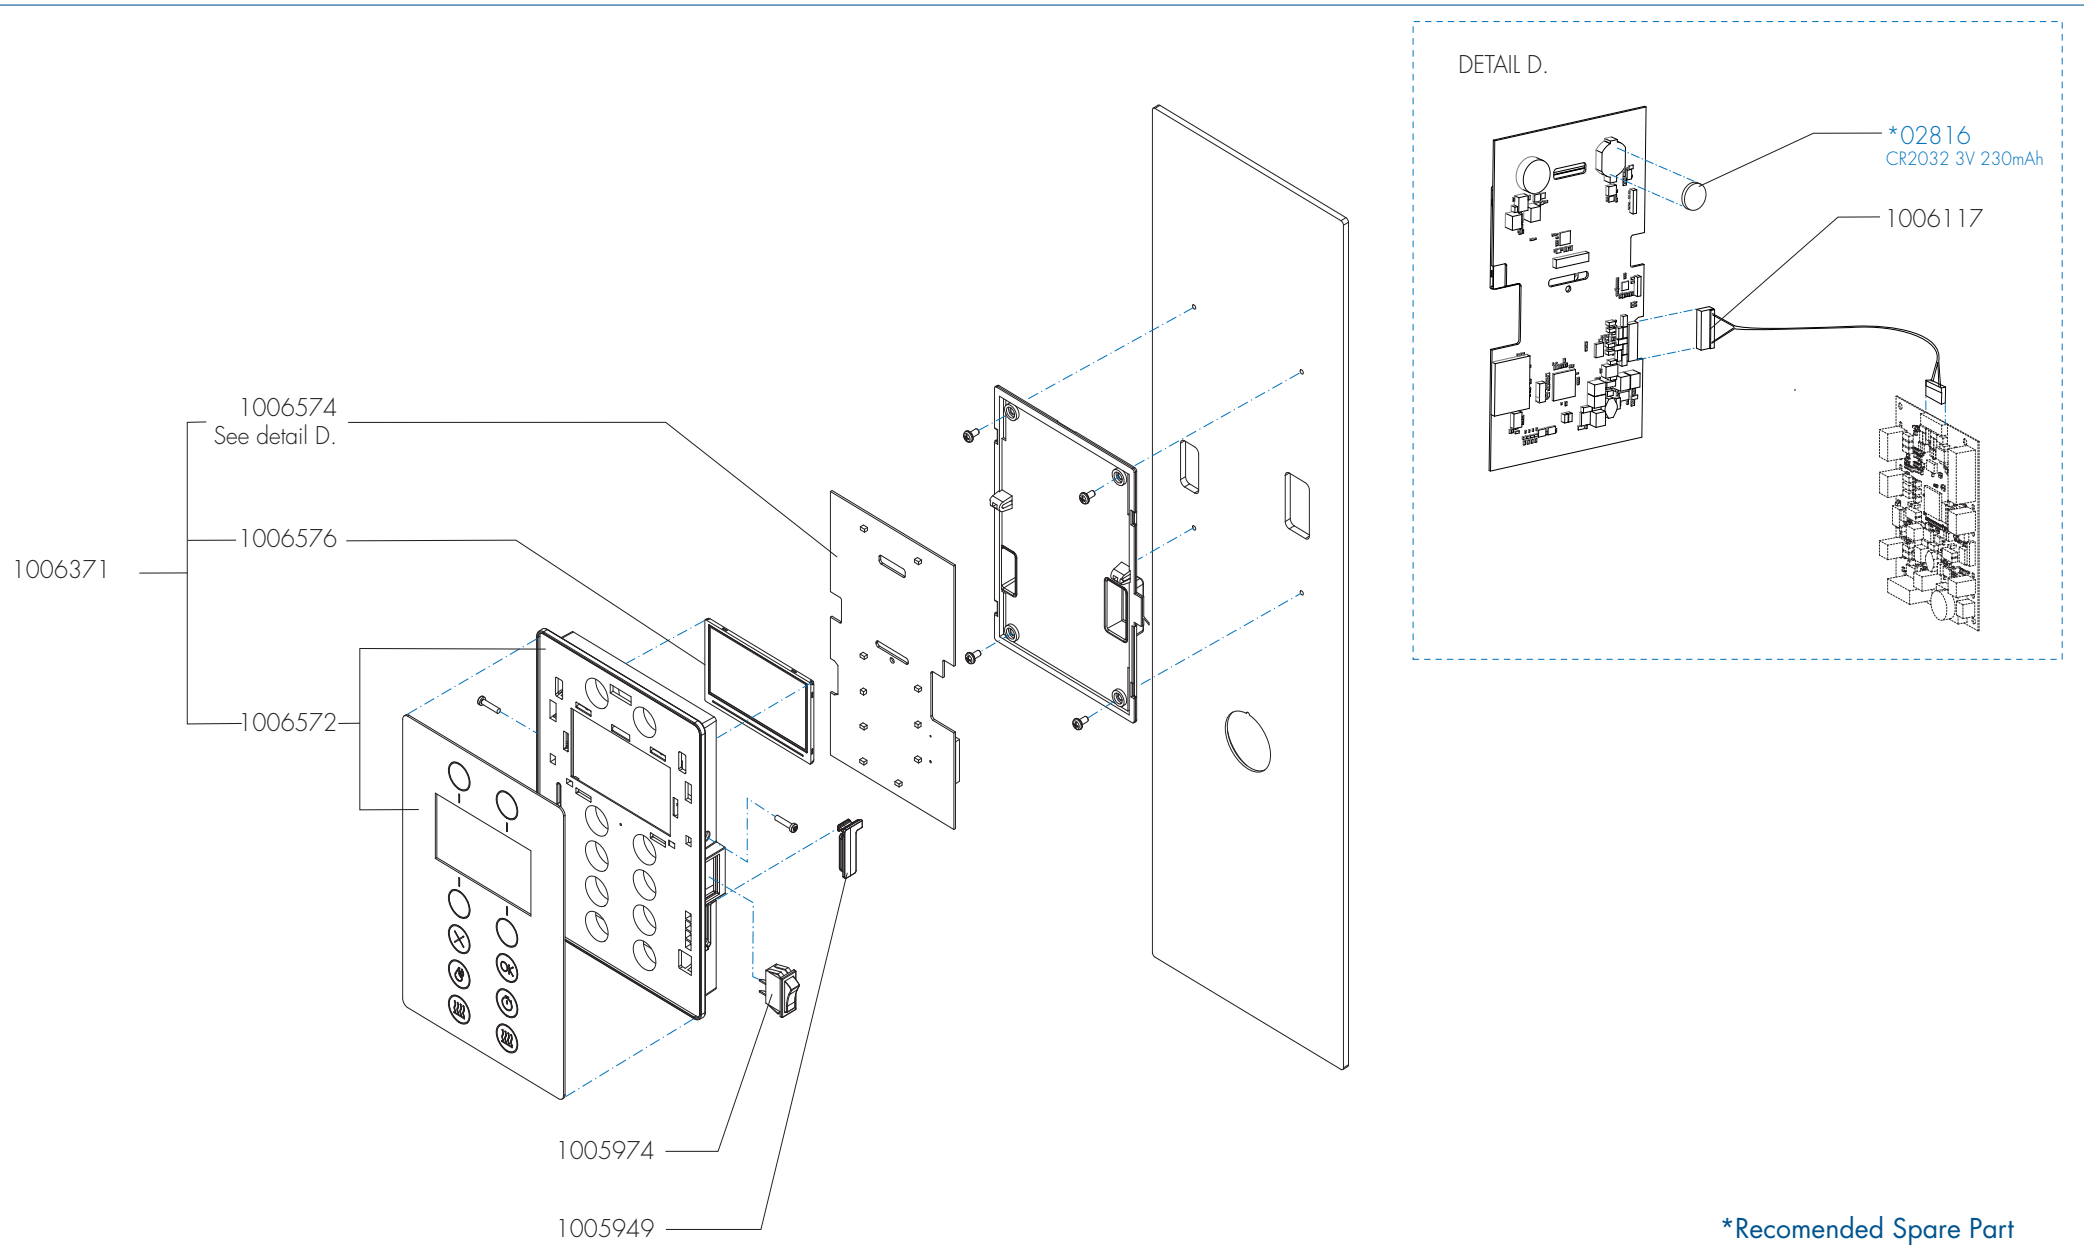

*Recommended Spare Part

Type : CB 20
Articulenumber : see page 1

From mach. nr. : 1MA
Date : 04 - 2017

Page : 5 - 10
Rev : 1

Rated voltage : 3N~ 380-415V 50-60Hz 9275W

Drawer : BJW
Date : 31-03-17

Spare Parts Info

ANIMO

www.animo.eu