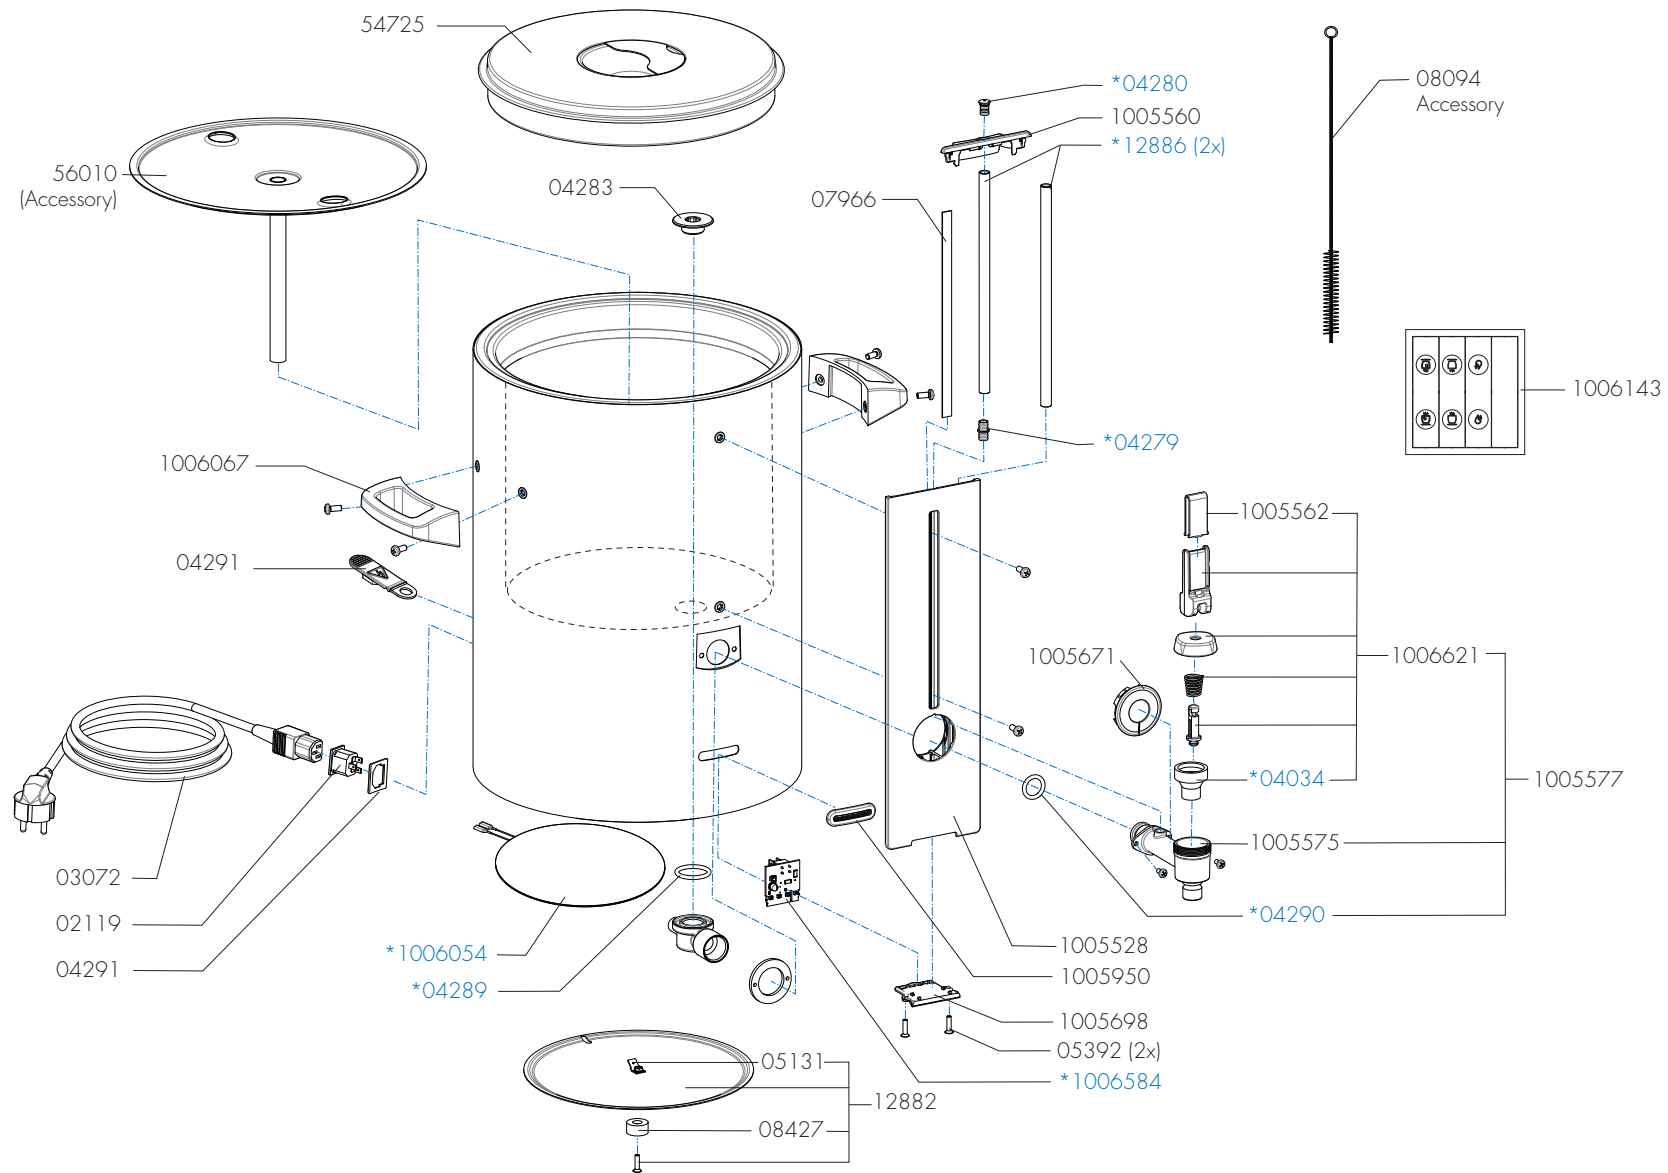

*Recommended Spare Part

Type : CB 20
Articulenumber : see page 1

From mach. nr. : 1MA
Date : 04 - 2017

Page : 9 - 10
Rev : 1

Rated voltage : 3N~ 380-415V 50-60Hz 9275W

Drawer : BJW
Date : 31-03-17

Spare Parts Info

ANIMO

www.animo.eu